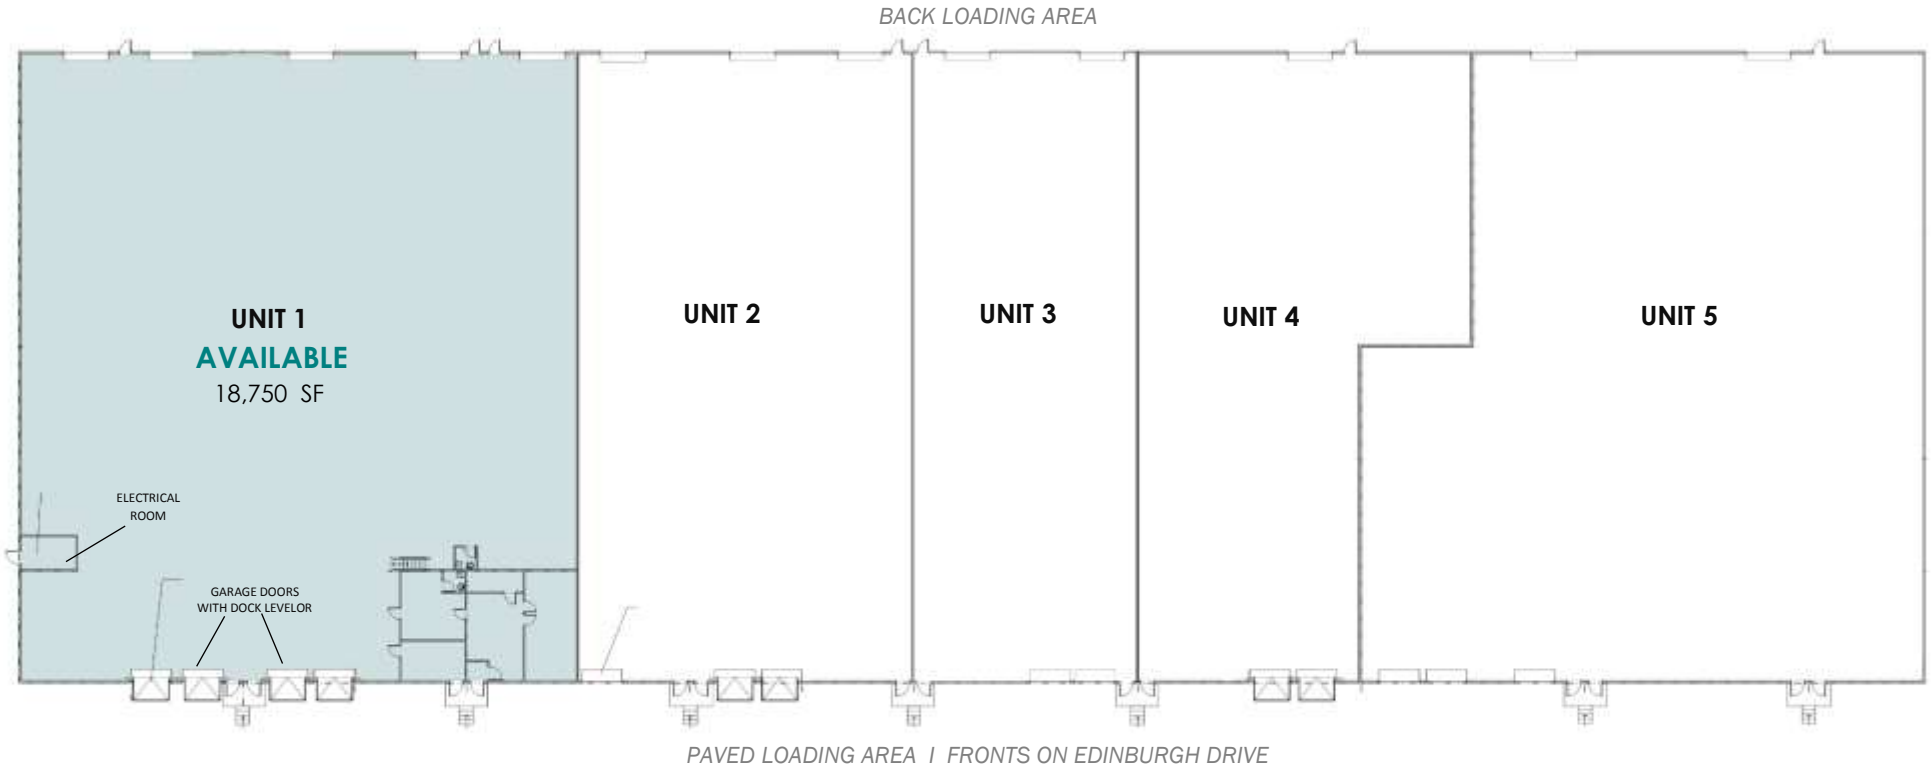

400 EDINBURGH DRIVE

MONCTON INDUSTRIAL PARK | MONCTON, NEW BRUNSWICK

AVAILABLE FOR LEASE

TENANT NAME	UNIT #	SQ. FT.
FOR LEASE	1	18,750
ATLANTIC WINDSHIELD	2	11,250
AK TRANSPORTATION LTD.	3	7,500
PROSOL	4	9,375
WESCO	5	17,101