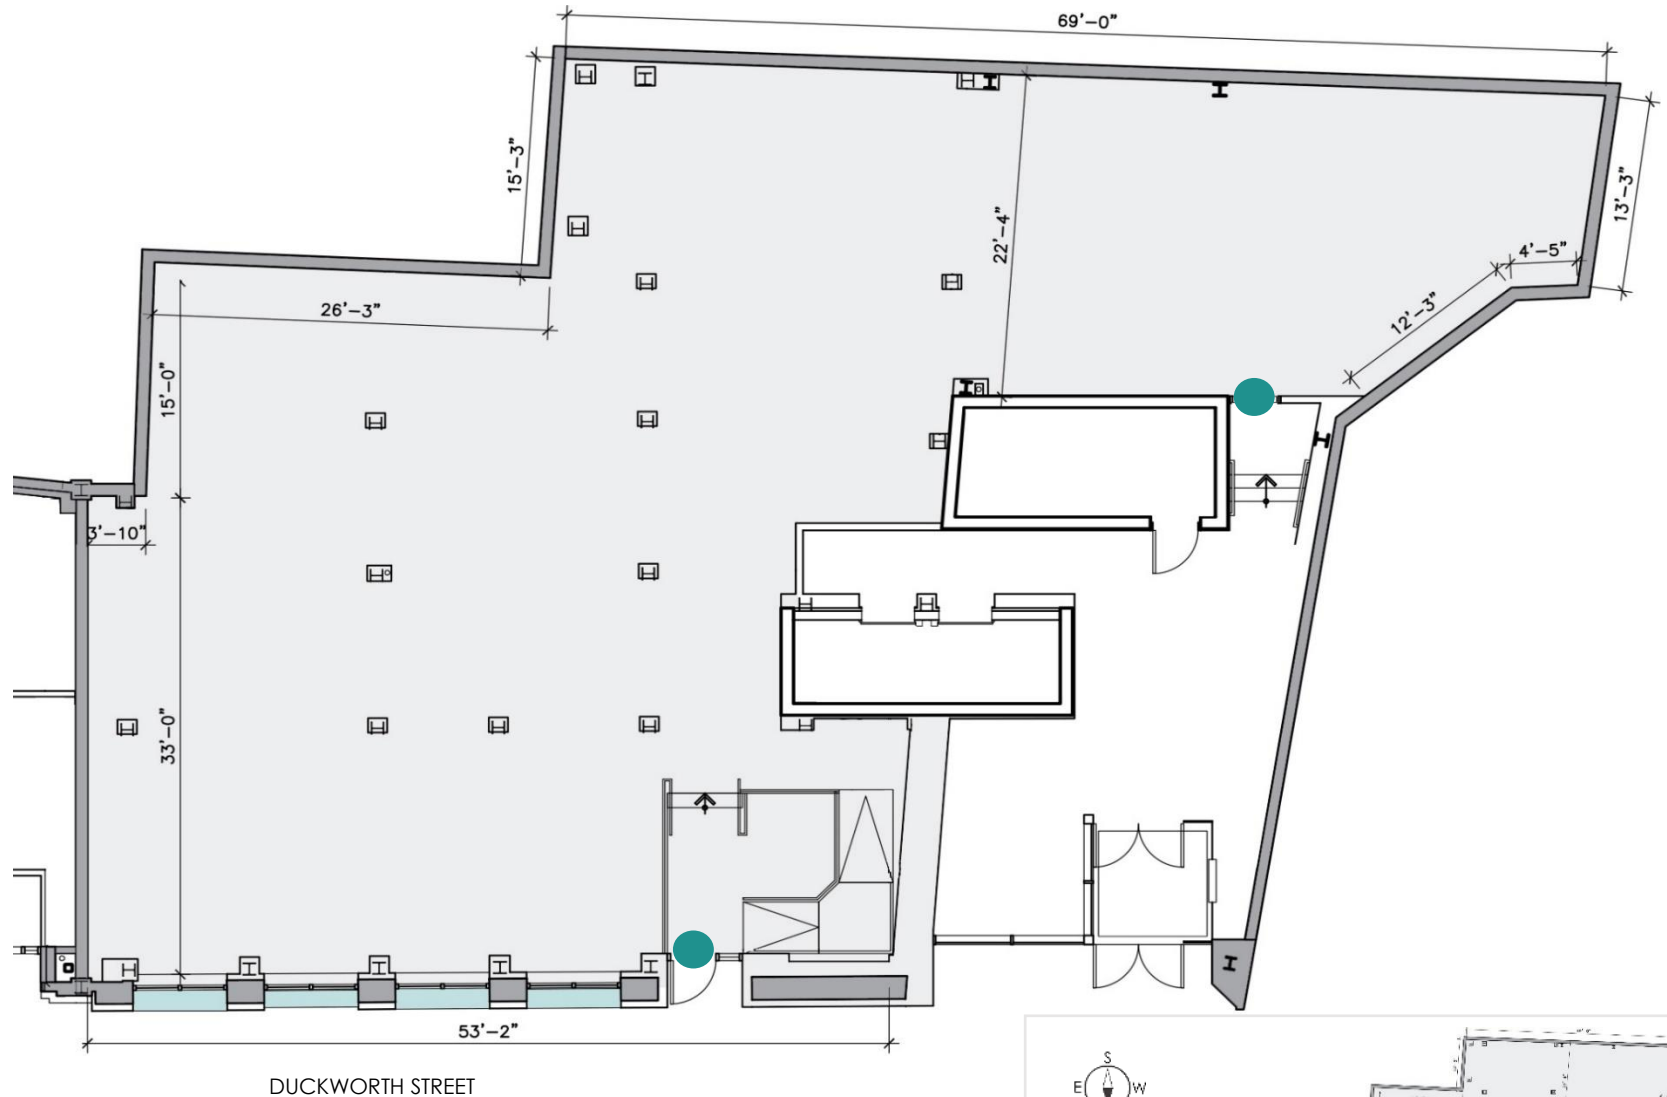

# DUCKWORTH 103 | 3,690 SF

ALL EFFORTS HAVE BEEN MADE TO ENSURE ACCURACY AT TIME OF PRINT

# MCBRIDES HILL 01- 001 | 4,411 SF (TWO-LEVEL UNIT)

## LOWER LEVEL 001 | 2,381 SF

ALL EFFORTS HAVE BEEN MADE TO ENSURE ACCURACY AT TIME OF PRINT

# MCBRIDES HILL 01-001 | 4,411 SF (TWO-LEVEL UNIT)