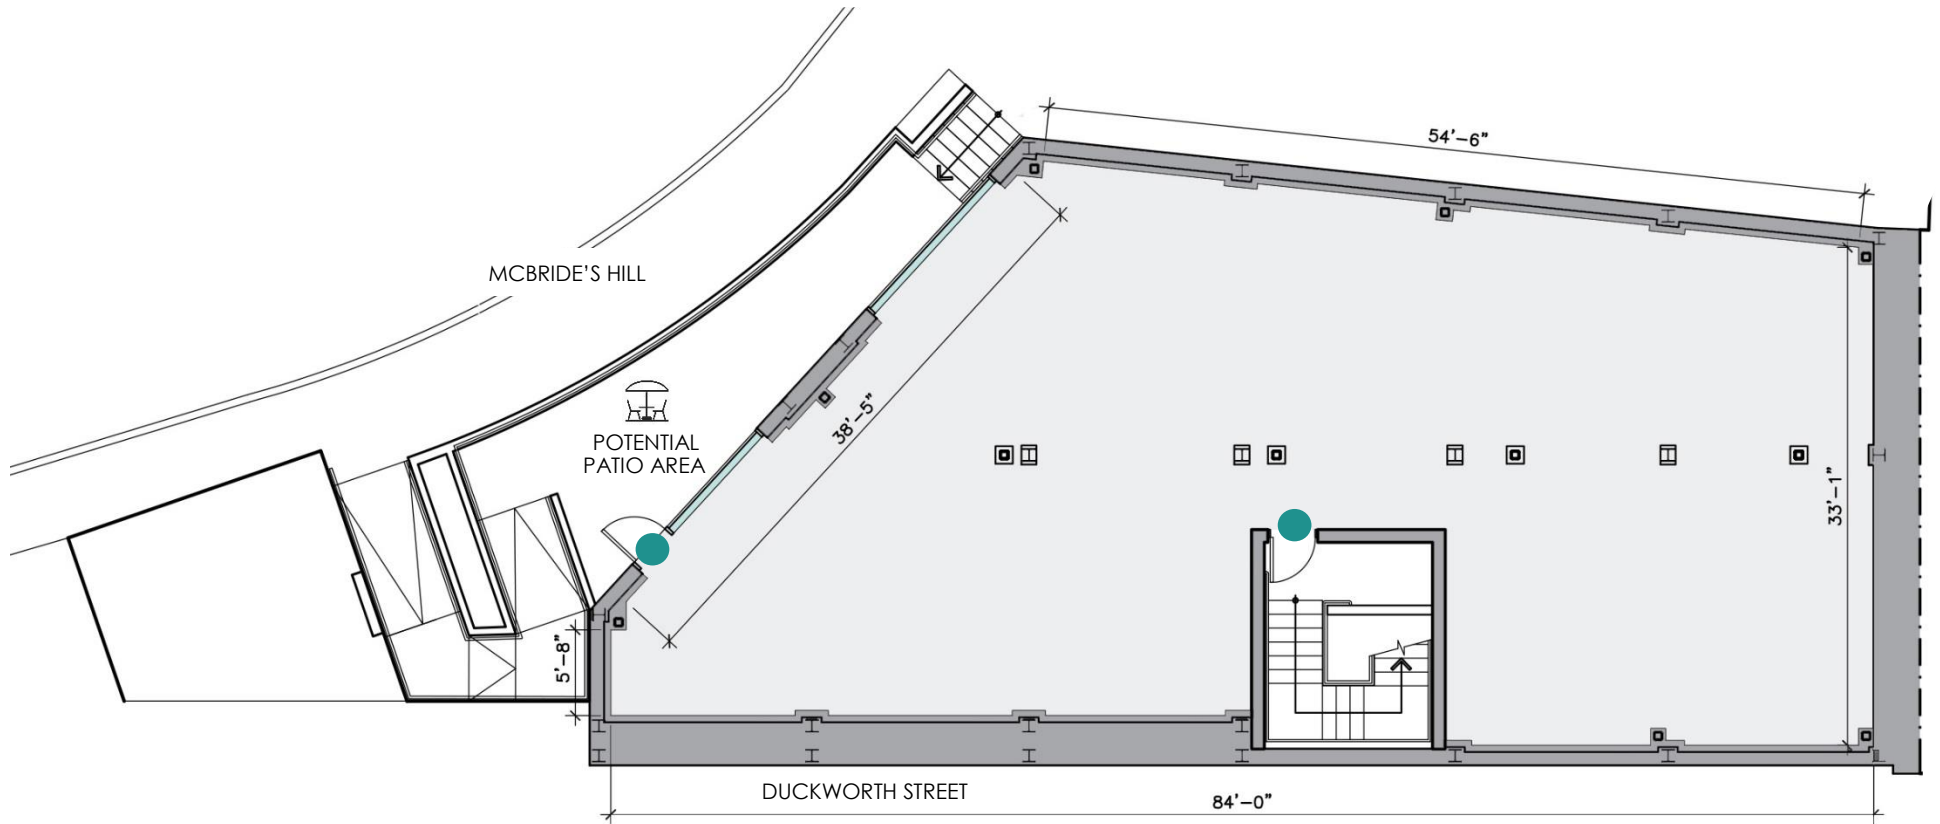

# DUCKWORTH 103 | 3,690 SF

ALL EFFORTS HAVE BEEN MADE TO ENSURE ACCURACY AT TIME OF PRINT

# MCBRIDES HILL 01- 001 | 4,411 SF (TWO-LEVEL UNIT)

## LOWER LEVEL 001 | 2,381 SF

ALL EFFORTS HAVE BEEN MADE TO ENSURE ACCURACY AT TIME OF PRINT

# MCBRIDES HILL 01-001 | 4,411 SF (TWO-LEVEL UNIT)