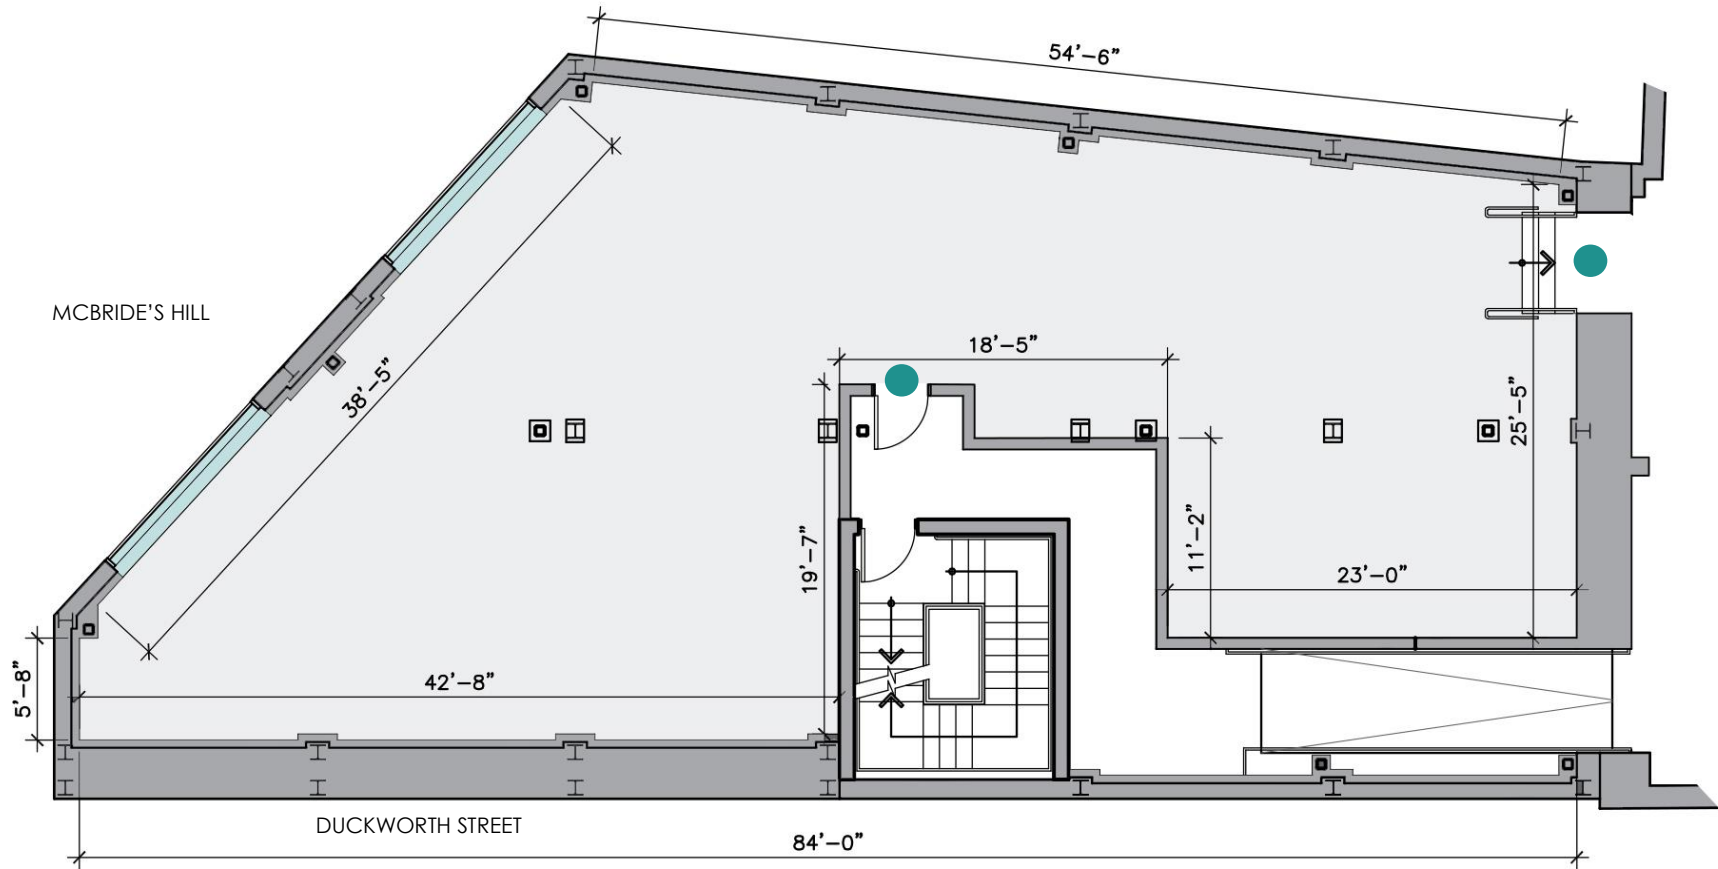

# DUCKWORTH 103 | 3,690 SF

ALL EFFORTS HAVE BEEN MADE TO ENSURE ACCURACY AT TIME OF PRINT

# MCBRIDES HILL 01- 001 | 4,411 SF (TWO-LEVEL UNIT)

## LOWER LEVEL 001 | 2,381 SF

ALL EFFORTS HAVE BEEN MADE TO ENSURE ACCURACY AT TIME OF PRINT

# MCBRIDES HILL 01-001 | 4,411 SF (TWO-LEVEL UNIT)